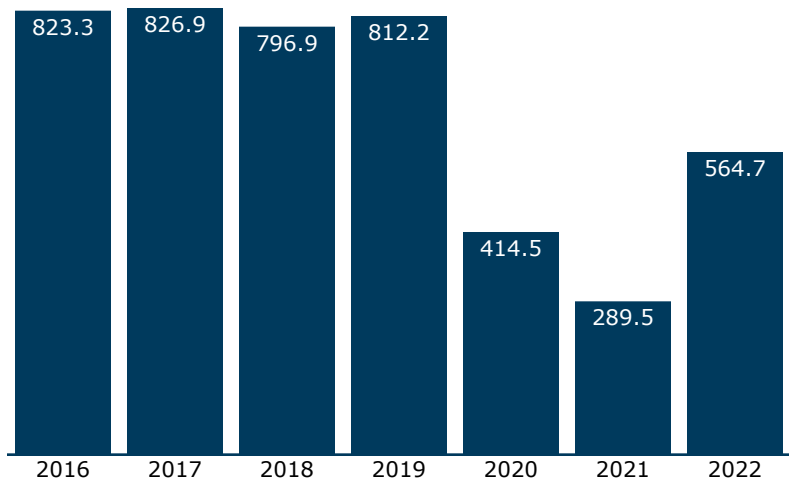

Fact sheet: Amtrak in Oregon

Passengers in Oregon, 2016-2022: boarding & detraining (in thousands)

Also, 54,575 riders passed through Oregon in 2022 - boarding and detraining outside the state.

Quick recap, 2022 (arrivals and departures)

	Coach/ Business	First/ Sleeper	Total
Passengers	533,732	30,940	564,672
Average trip	263 miles	992 miles	303 miles
Average fare	\$ 50.00	\$443.00	\$ 72.00
Average yield, per mi	19.1¢	44.7¢	23.6¢

Top city pairs by ridership, 2022