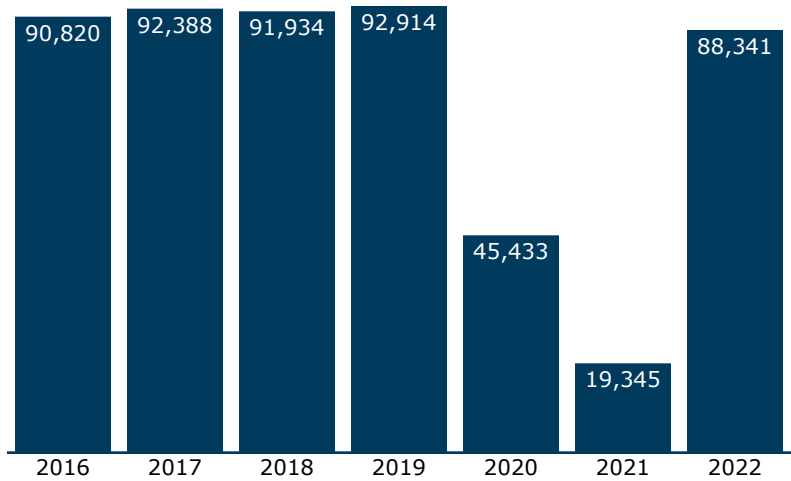

Fact sheet: Amtrak in Vermont

Passengers in Vermont, 2016-2022: boarding & detraining

Quick recap, 2022 (arrivals and departures)

	Coach/ Business	First/ Sleeper	Total
Passengers	88,341		88,341
Average trip	135 miles	n/a	135 miles
Average fare	\$ 38.00	n/a	\$ 38.00
Average yield, per mi	27.9¢	n/a	27.9¢

Top city pairs by ridership, 2022

1. Rutland - New York, NY	242 mi
2. Brattleboro - New York, NY	199 mi
3. Essex Jct. - New York, NY	356 mi
4. White River Jct. - New York, NY	262 mi
5. Castleton - New York, NY	233 mi
6. Montpelier - New York, NY	324 mi
7. Burlington - New York, NY	309 mi
8. Waterbury-Stowe - New York, NY	333 mi
9. Bellows Falls - New York, NY	223 mi
10. Middlebury - New York, NY	275 mi

Top city pairs by revenue, 2022

1. Rutland - New York, NY	242 mi
2. Essex Jct. - New York, NY	356 mi
3. White River Jct. - New York, NY	262 mi
4. Brattleboro - New York, NY	199 mi
5. Montpelier - New York, NY	324 mi
6. Burlington - New York, NY	309 mi
7. Waterbury-Stowe - New York, NY	333 mi
8. Castleton - New York, NY	233 mi
9. Essex Jct. - Hartford, CT	253 mi
10. Essex Jct. - Philadelphia, PA	447 mi