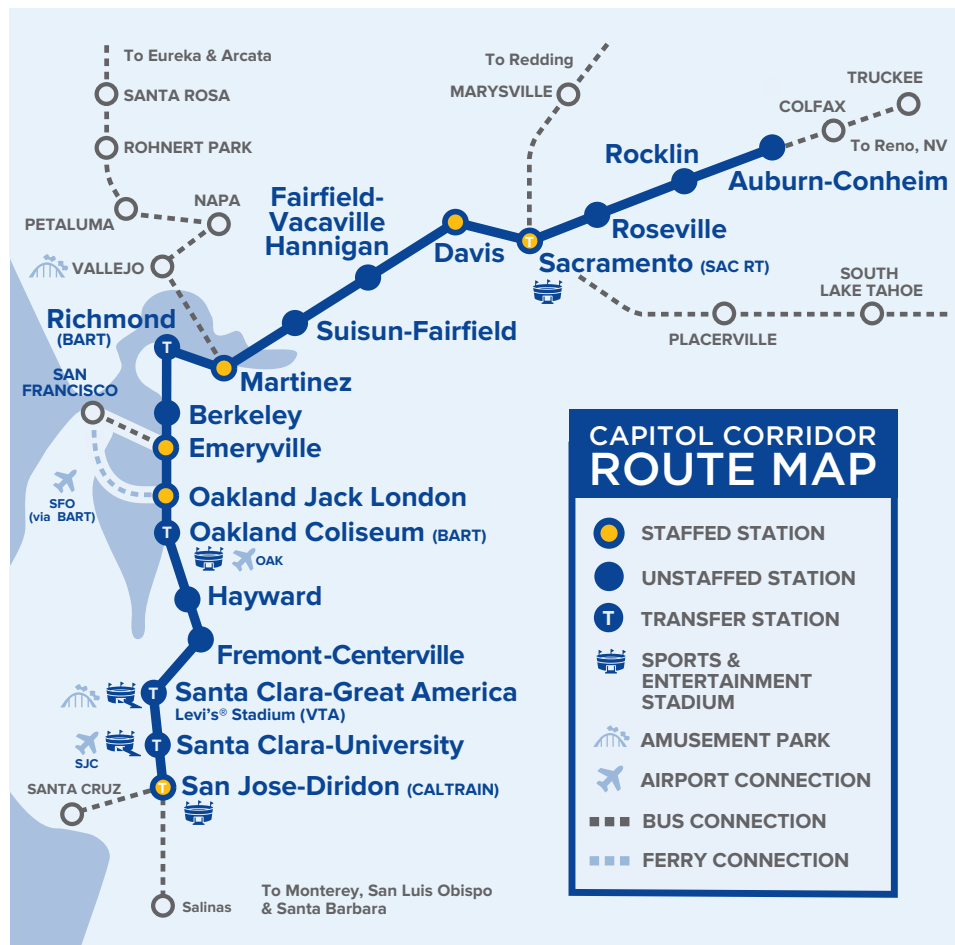

Reference Notes

- Grey** Amtrak Connecting Buses
- Yellow** Quiet Cars Available

Capitol Corridor tickets are accepted for travel on the San Joaquin service only between Oakland Jack London and Martinez, and San Francisco bus connections.

Capitol Corridor Train Stations

ARN	Auburn-Conheim 277 Nevada St. at Fulweiler St., 95603	OKJ	Oakland Jack London 245 2nd St at Alice, 94607
BKY	Berkeley University Ave. & 3rd St., underneath the University Ave. Overpass, 94710	RIC	Richmond-BART 1700 Nevin Avenue, BART Station, 94801
DAV	Davis 840 2nd St., 95616	RLN	Rocklin Rocklin Rd & Railroad Ave., 95677
EMY	Emeryville 5885 Horton St., 94608	RSV	Roseville 201 Pacific St. at Church St., 95678
FFV	Fairfield-Vacaville Hannigan 4921 Vanden Road, 95687	SAC	Sacramento 401 I St. at 5th St., 95814
FMT	Fremont 37260 Fremont Blvd., 94536	SJC	San Jose 65 Cahill Street, 95110
HAY	Hayward 22555 Meekland Ave., 94545	SCC	Santa Clara-University 1001 Railroad Ave., 95050
MTZ	Martinez 601 Marina Vista Ave., 94553	GAC	Santa Clara-Great America (Levi's Stadium®) 5099 Stars & Stripes Dr., under Tasman Dr. overpass, 95054
OAC	Oakland Coliseum-BART 700 73rd Ave., across San Leandro Blvd. from BART station, 94621	SUI	Suisun-Fairfield 177 Main St., under Hwy 12, Suisun City, 94585

Bus Connections

- A SACRAMENTO**
To Marysville/Chico/Redding*
To Roseville/Colfax/ Reno;
To South Lake Tahoe
- B MARTINEZ**
To Vallejo/Napa/Santa Rosa/Eureka,
including Discovery Kingdom*
- C SAN JOSE**
To Santa Barbara; **Highway 17 Express**
– to Santa Cruz; **MST** – to Monterey