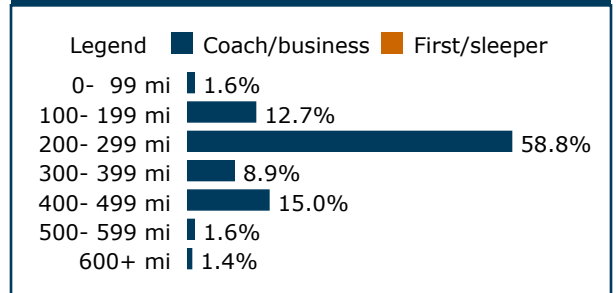

Trips by length, 2022