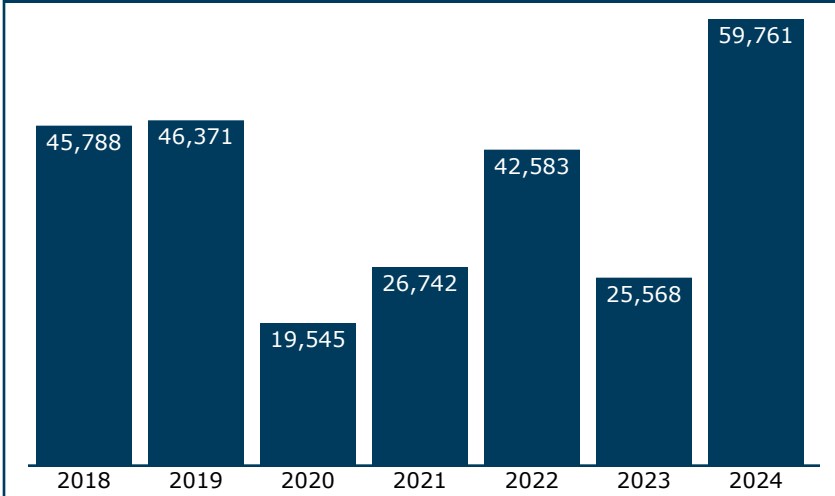

Passengers using this station, 2018-2024 (arrivals and departures)

Quick recap, 2024 (arrivals and departures)

	Coach/ Business	First/ Sleeper	Total
Passengers	59,761		59,761
Average trip	124 miles	n/a	124 miles

Top city pairs by ridership, 2024

1. New York, NY	144 mi
2. Boston, MA	87 mi
3. Back Bay, MA	86 mi
4. Providence, RI	44 mi
5. New Haven, CT	70 mi
6. Philadelphia, PA	235 mi
7. Stamford, CT	108 mi
8. Washington, DC	370 mi
9. Route 128, MA	76 mi
10. New Rochelle, NY	125 mi

Top city pairs by revenue, 2024

1. New York, NY	144 mi
2. Boston, MA	87 mi
3. Back Bay, MA	86 mi
4. Philadelphia, PA	235 mi
5. Washington, DC	370 mi
6. Stamford, CT	108 mi
7. New Haven, CT	70 mi
8. Providence, RI	44 mi
9. Newark, NJ	154 mi
10. New Rochelle, NY	125 mi

Trips by length, 2024