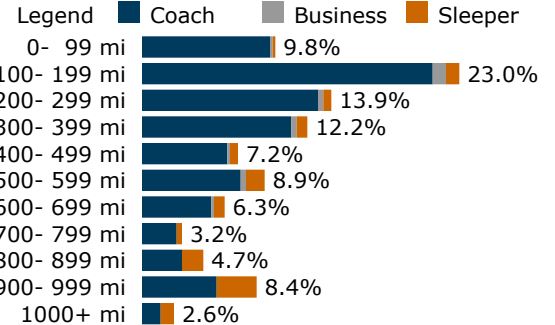

Top city pairs by revenue, 2022

1. Chicago, IL - New York, NY 959 mi
2. Albany-Rensselaer, NY - Chicago, IL 818 mi
3. Boston, MA - Chicago, IL 1017 mi
4. Buffalo, NY - Chicago, IL 528 mi
5. Chicago, IL - Syracuse, NY 668 mi
6. Albany-Rensselaer, NY - New York, NY 141 mi
7. Chicago, IL - Cleveland, OH 341 mi
8. Chicago, IL - Rochester, NY 589 mi
9. New York, NY - Rochester, NY 370 mi
10. New York, NY - Syracuse, NY 291 mi

Note: Chicago is an east-west connector.

At a glance

Part of the Long Distance sector
Daily service: 26 cities in 6 states

Population of service area
Within 25 miles: 37,075,111
Within 50 miles: 54,776,727

Longest segment traveled: 1,017 miles
Boston, MA - Chicago, IL

Trips by length, 2022

Activity by station

	2020	2021	2022
Albany-Rensselaer	47,736	37,906	68,856
Back Bay	6,295	7,876	11,985
Boston	21,654	25,258	36,540
Bryan	3,252	2,833	4,408
Buffalo	20,288	16,383	29,661
Chicago	84,034	84,893	132,764
Cleveland	19,003	22,311	34,143
Croton-Harmon	2,665	1,693	3,179
Elkhart	6,165	5,555	8,652
Elyria	3,181	3,346	4,921
Erie	10,175	9,048	13,929
Framingham	1,083	970	1,643
New York	70,280	51,851	91,114
Pittsfield	6,619	6,779	10,375
Poughkeepsie	4,690	3,035	5,726
Rhinecliff	2,790	2,142	4,688
Rochester	26,888	19,672	32,134
Sandusky	2,790	3,290	5,800
Schenectady	9,491	6,672	9,375
South Bend	6,815	5,848	11,427
Springfield	12,863	12,254	19,240
Syracuse	28,858	23,966	37,454
Toledo	16,988	17,831	27,306
Utica	14,647	11,233	18,089
Waterloo	6,008	5,566	9,805
Worcester	4,564	4,215	5,258