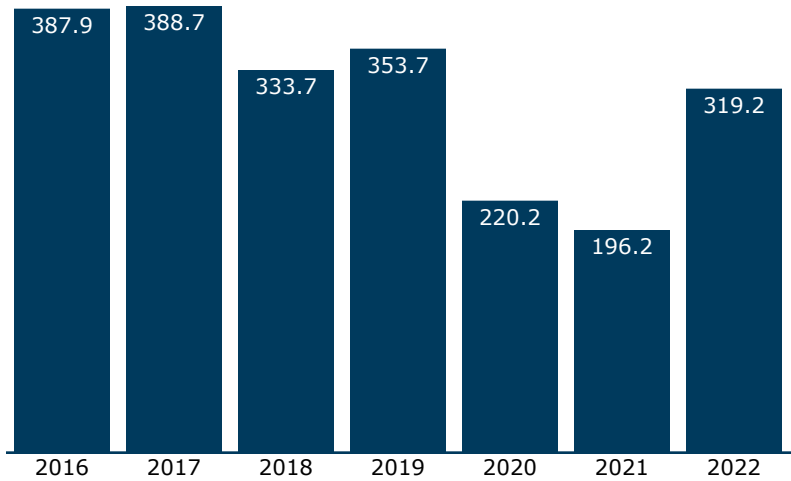

Passengers, 2016-2022 (in thousands)

Quick recap, 2022

	Coach	Business	Sleeper	Total
Passengers	269,950	12,179	37,107	319,236
Average trip	374 miles	384 miles	668 miles	409 miles
Average fare	\$ 55.00	\$ 89.00	\$352.00	\$ 91.00
Avg yld per mi	14.8	23.2	52.7	22.3

Top city pairs by ridership, 2022

1. Chicago, IL - New York, NY 959 mi
2. Albany-Rensselaer, NY - New York, NY 141 mi
3. Chicago, IL - Cleveland, OH 341 mi
4. Albany-Rensselaer, NY - Boston, MA 199 mi
5. Chicago, IL - Toledo, OH 234 mi
6. Buffalo, NY - Chicago, IL 528 mi
7. Chicago, IL - Syracuse, NY 668 mi
8. Albany-Rensselaer, NY - Chicago, IL 818 mi
9. Chicago, IL - Rochester, NY 589 mi
10. New York, NY - Rochester, NY 370 mi