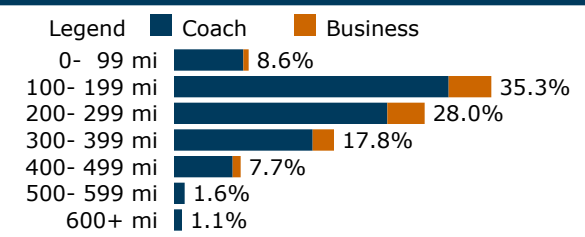

Trips by length, 2022