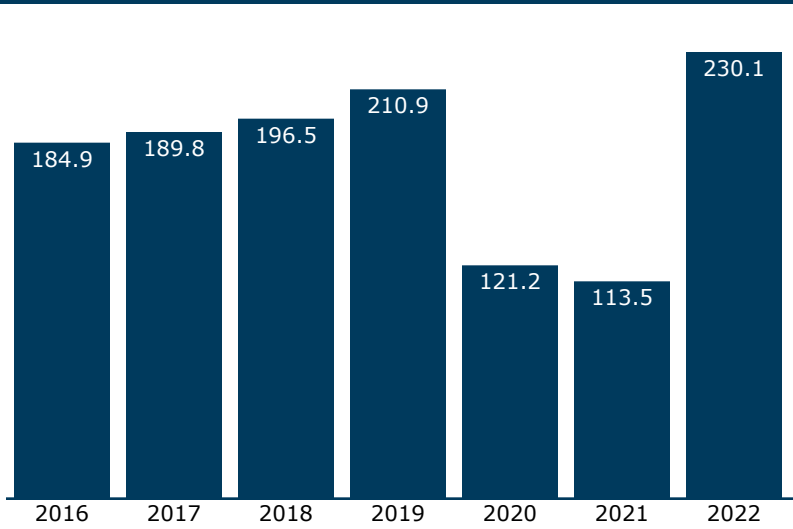

## Passengers, 2016-2022 (in thousands)

## At a glance

Part of the State Supported sector  
 Multiple trains daily: 43 cities in 9 states + DC  
 Population of service area  
 Within 25 miles: 43,407,818  
 Within 50 miles: 53,234,288  
 Longest segment traveled: 682 miles  
 Boston, MA - Roanoke, VA

## Trips by length, 2022